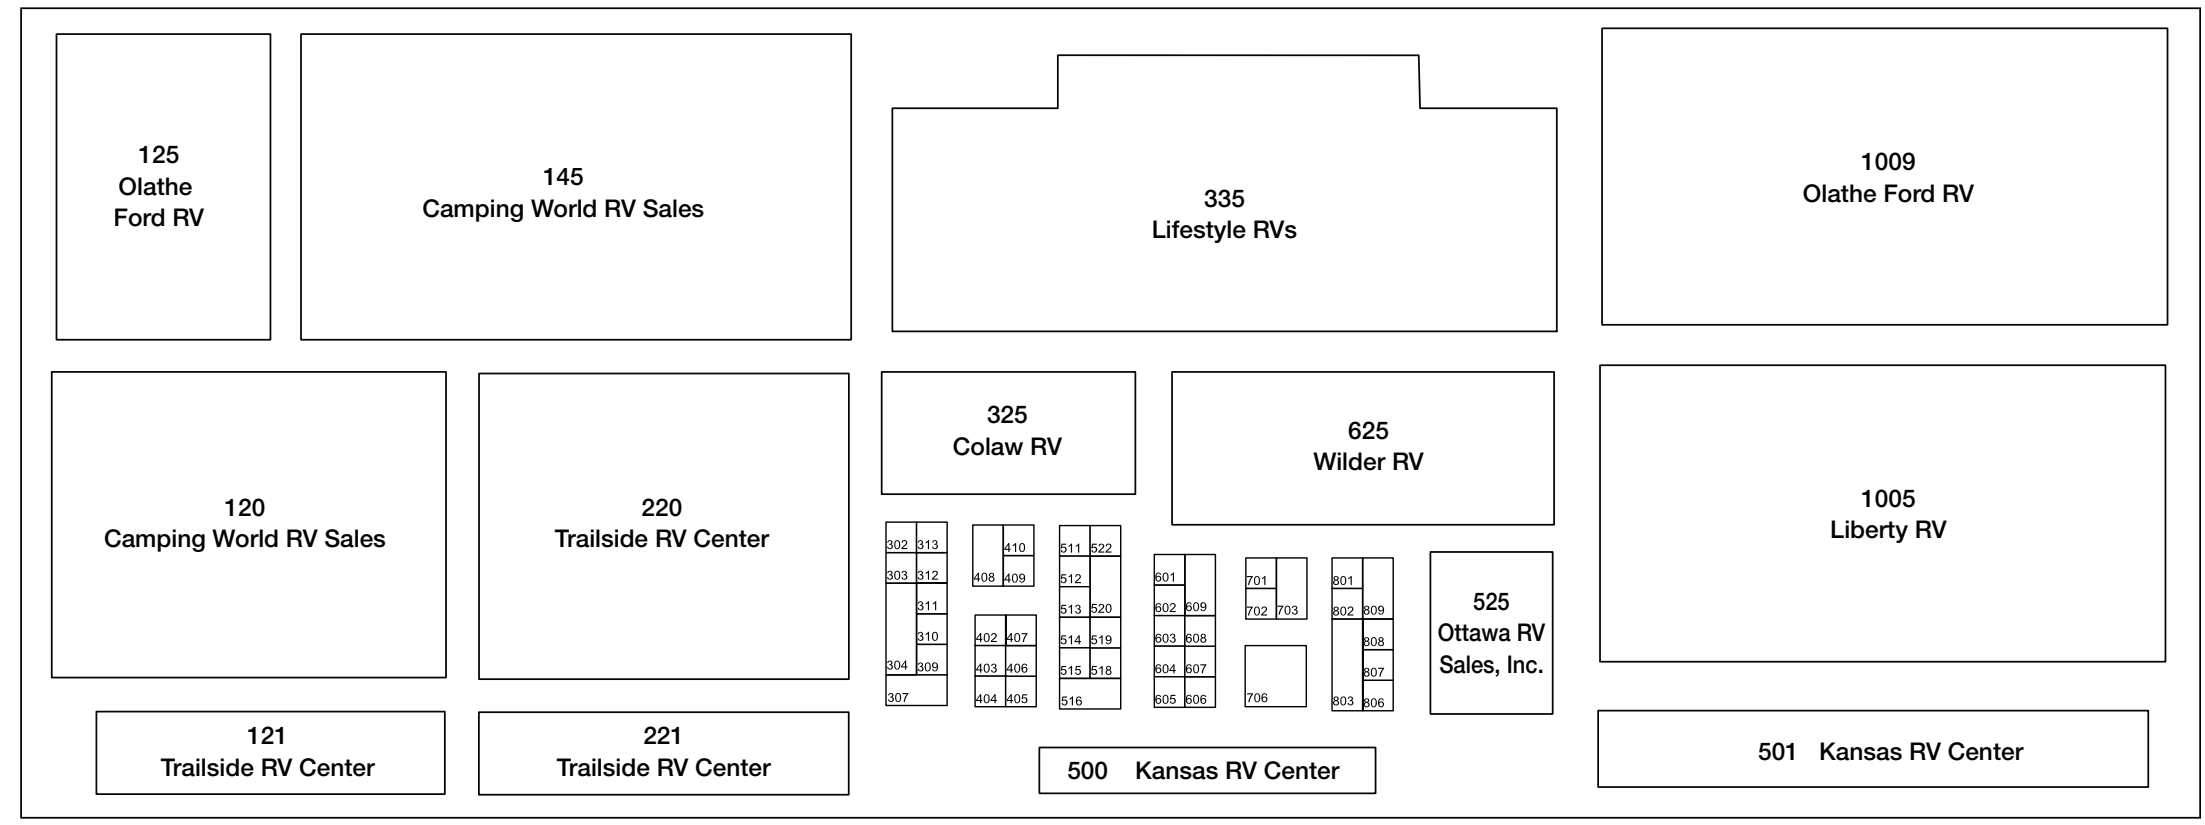

Seminar/Entertainment Schedule

Thursday, January 12, 2017 Show Hours: 1:00pm-8:00pm

Time	Topic	Speaker
2:30PM	Make RV Play Pay	Bernie Jwaszewski, <i>Streamline Travel Videos</i>
4:30PM	Glacier's Going-To-The-Sun-Road	Bernie Jwaszewski, <i>Streamline Travel Videos</i>
6:30PM	Make RV Play Pay	Bernie Jwaszewski, <i>Streamline Travel Videos</i>

Friday, January 13, 2017 Show Hours: 12:00pm-8:00pm

Time	Topic	Speaker
1:00PM	Make RV Play Pay	Bernie Jwaszewski, <i>Streamline Travel Videos</i>
2:30PM	Glacier's Going-To-The-Sun-Road	Bernie Jwaszewski, <i>Streamline Travel Videos</i>
4:00PM	Make RV Play Pay	Bernie Jwaszewski, <i>Streamline Travel Videos</i>
6:00PM	Visit Colorado's Front Range	Bernie Jwaszewski, <i>Streamline Travel Videos</i>

Saturday, January 14, 2017 Show Hours: 10:00am-8:00pm

Time	Topic	Speaker
12:00PM	Make RV Play Pay	Bernie Jwaszewski, <i>Streamline Travel Videos</i>
2:00PM	Glacier's Going-To-The-Sun-Road	Bernie Jwaszewski, <i>Streamline Travel Videos</i>
4:00PM	Make RV Play Pay	Bernie Jwaszewski, <i>Streamline Travel Videos</i>
6:00PM	Visit Colorado's Front Range	Bernie Jwaszewski, <i>Streamline Travel Videos</i>

Sunday, January 15, 2017 Show Hours: 10:00am-5:00pm

Time	Topic	Speaker
12:00PM	Make RV Play Pay	Bernie Jwaszewski, <i>Streamline Travel Videos</i>
2:00PM	Glacier's Going-To-The-Sun-Road	Bernie Jwaszewski, <i>Streamline Travel Videos</i>

*** SCHEDULE SUBJECT TO CHANGE ***

MID-AMERICA RV SHOW EXHIBITOR LIST