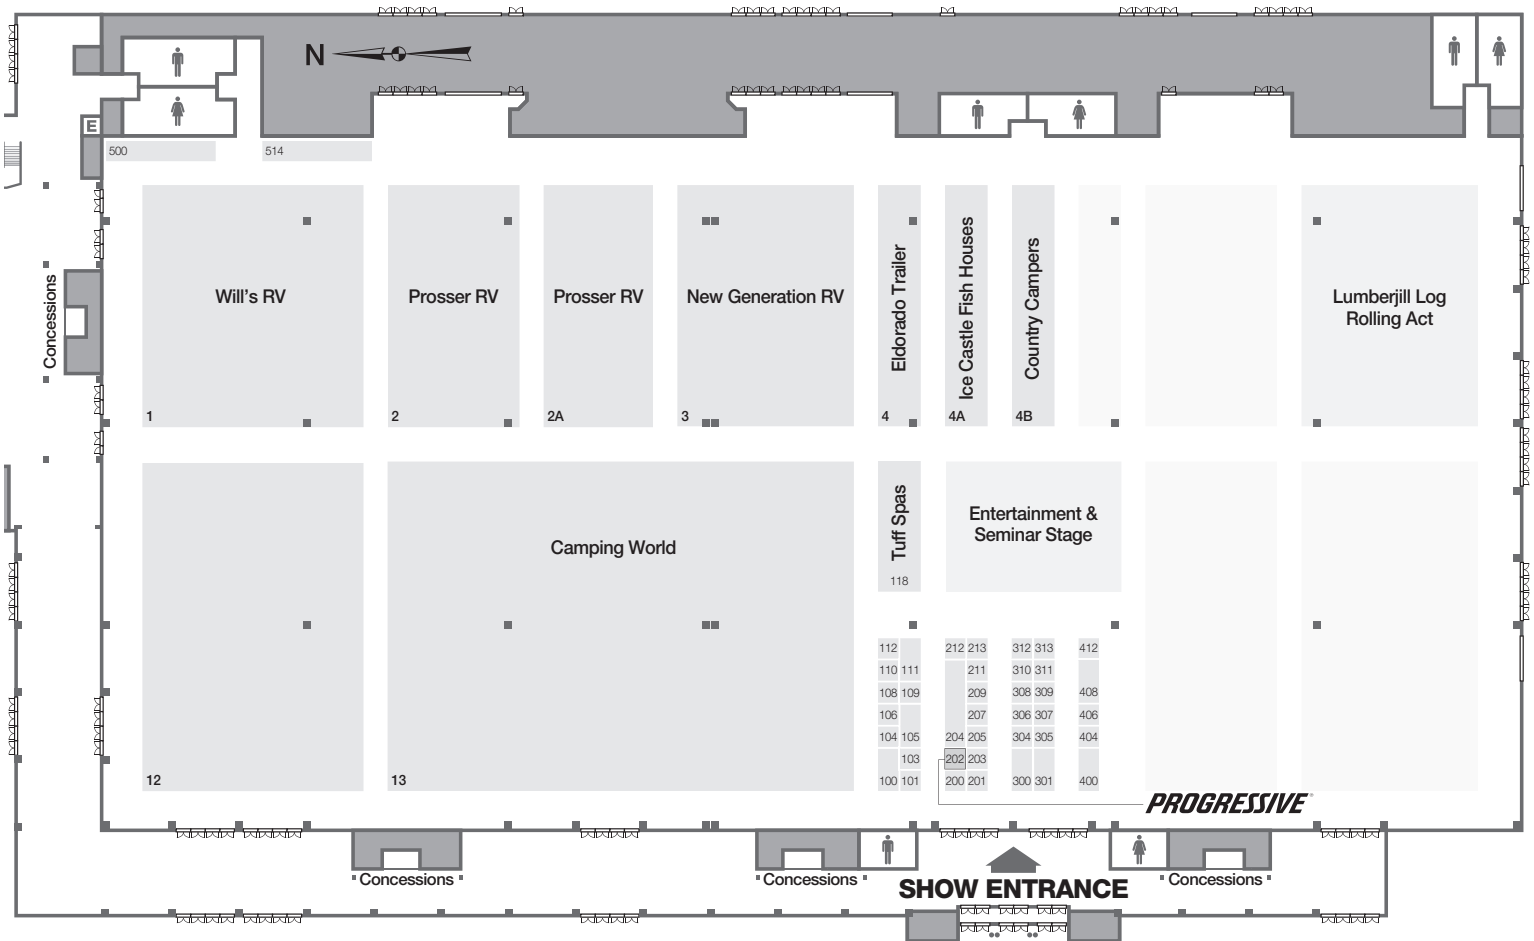

EXHIBITOR NAME	BOOTH NUMBER	EXHIBITOR NAME	BOOTH NUMBER
Alta New	203	Miracle Whisk (Kevin Sylvers Enterprises)	412
America In-Home	301	My Pillow	201
Bath Fitter	408	New Generation RV	3
Bath Planet of Milwaukee	100	Premier Golf & Utility Vehicles	204
Camping World	13	Progressive Insurance	202
Country Campers	4B	Prosser RV, Inc.	2,2A
Dr.'s Original	112	Quick Trips, LLC	200
Eldorado Trailer Sales	4	Seven Treasures	400
Everdry Waterproofing	110	Star Satellite	213
GRIPSTIC (First 2 Market)	212	Summer Hideaway	312
Good Sam — Wisconsin Chapter	404	Sun Communities, Inc	310
Hillside Fabricating, LLC	101	Tuff Spas / Sauna Bob's	118
Ice Castle Fish Houses & RVs	4A	Verizon	103
KassWins, Inc.	313	WACO — Wisconsin Association of Campground Owners	205
Kitchen Craft	300	Weathertight Corp	105
Leafilter North, Inc.	111	Will's RV	1
Maximized Living	311		

We are not responsible for any errors or omissions. Some companies and information may not have been available at the printing deadline. Please contact the office at 800-848-6247, extension 2427, with any questions or for clarification. Thank you.